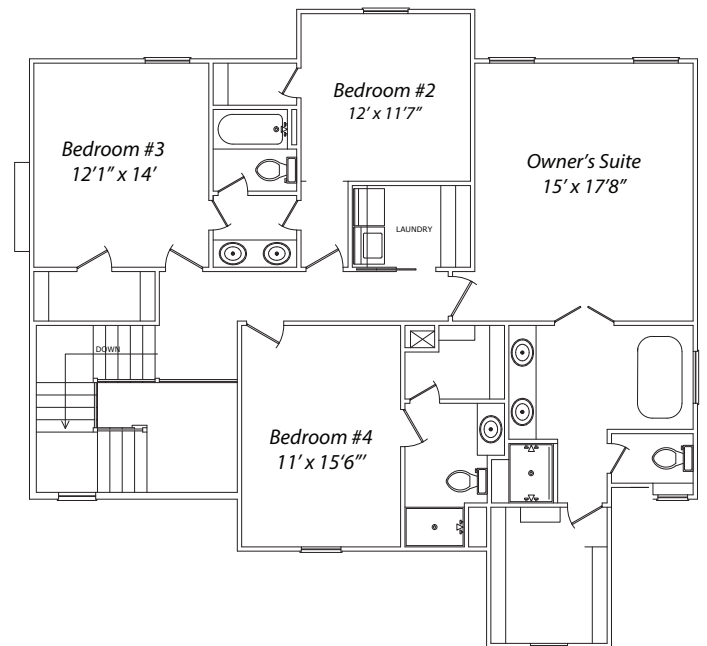

The Joey

Integrity Homebuilders, LLC © 2021

1st Floor Plan 1096 sq ft

2nd Floor Plan 1375 sq ft

* All room dimensions are approximate.

2471 TOTAL SQUARE FEET