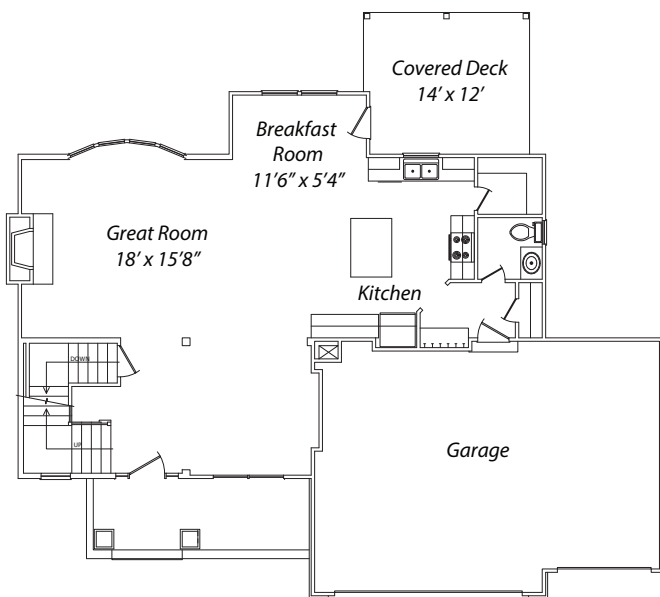

The Joey

Integrity Homebuilders, LLC © 2021

1st Floor Plan 1096 sq ft

2nd Floor Plan 1375 sq ft

* All room dimensions are approximate.

2471 TOTAL SQUARE FEET