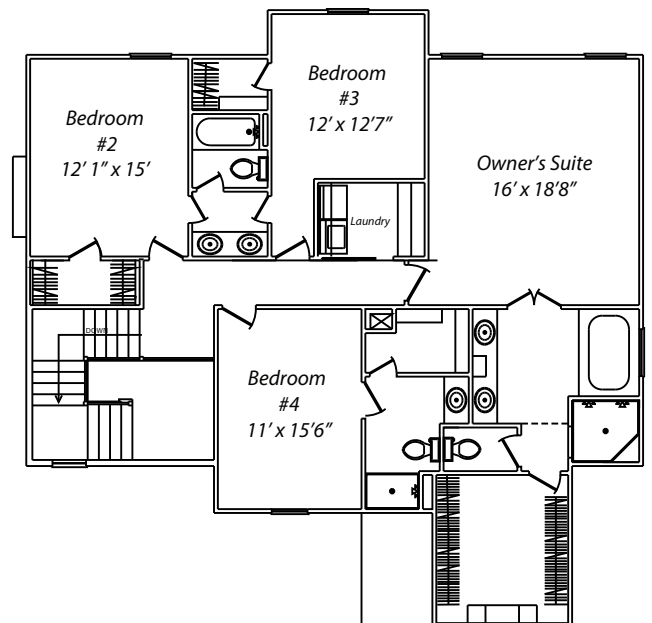

# The Mel 11

Integrity Homebuilders, LLC © 2016

1st Floor Plan 1402 sq ft

2nd Floor Plan 1490 sq ft

\* All room dimensions are approximate.

2892 TOTAL SQUARE FEET