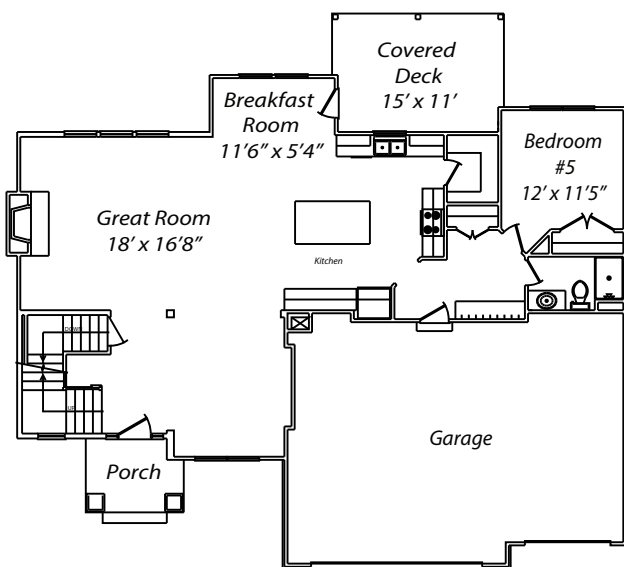

# The Mel 11

Integrity Homebuilders, LLC © 2016

1st Floor Plan 1402 sq ft

2nd Floor Plan 1490 sq ft

\* All room dimensions are approximate.

2892 TOTAL SQUARE FEET