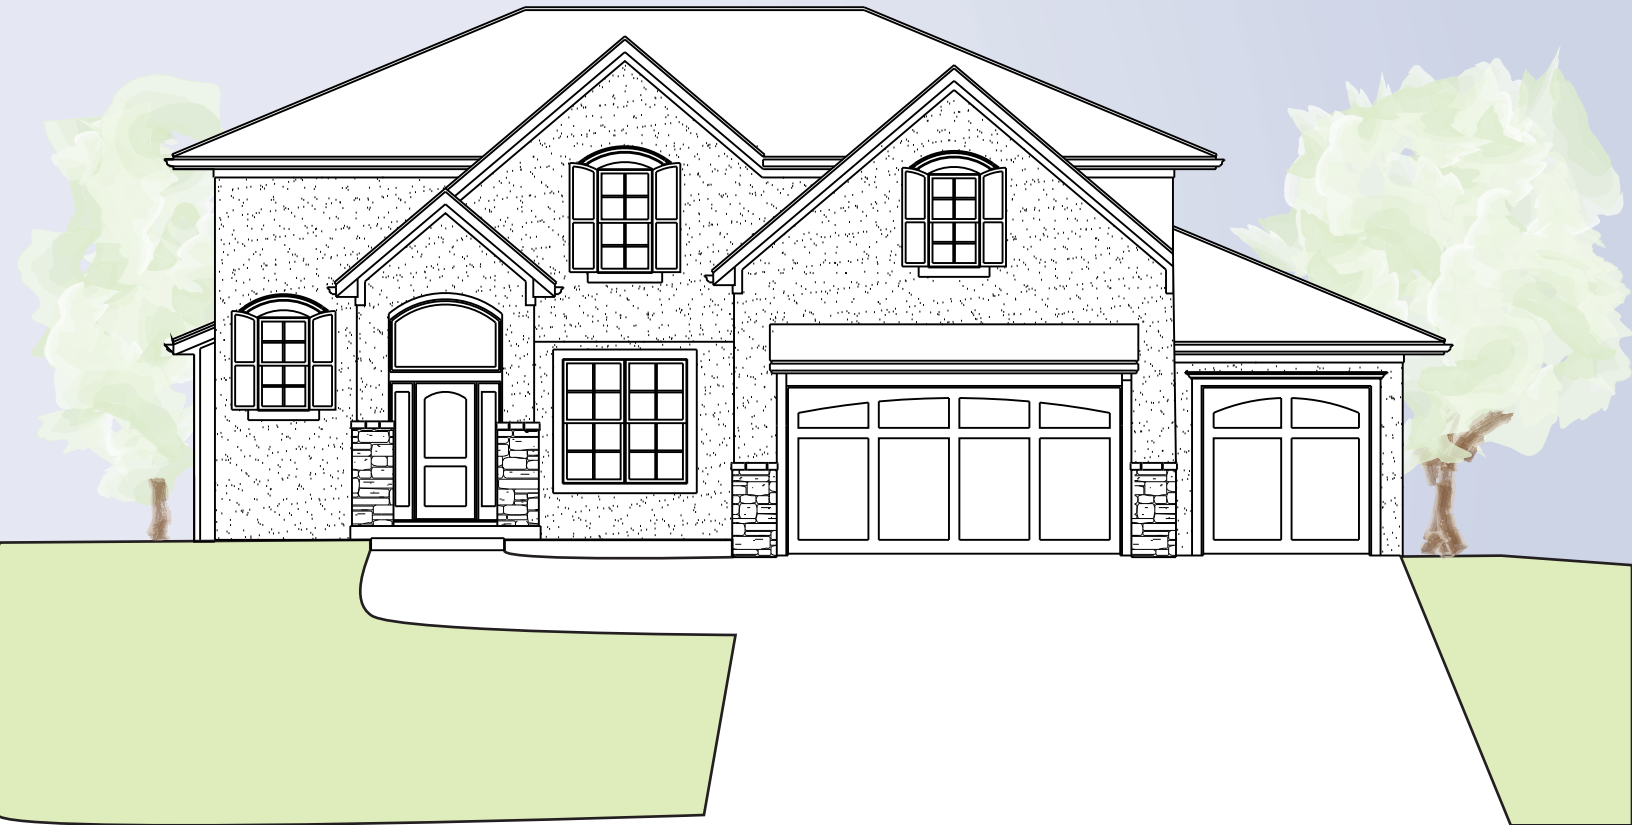

# The Mel 11

Integrity Homebuilders, LLC © 2016

1st Floor Plan 1402 sq ft

2nd Floor Plan 1490 sq ft

\* All room dimensions are approximate.

2892 TOTAL SQUARE FEET